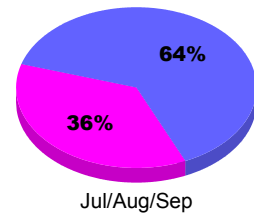

Club Results 2010-2011

Goal, New, Dropped, Gain/Loss

MEMBERSHIP

Membership Results
2010-2011

Membership
2009-2010

Month	Net Memb Goal	Actual New Memb	Actual Dropped Memb	Gain/Loss of Memb	Gain/Loss of Memb
Jul/Aug/Sep	0	38	-45	-7	30
Totals	0	38	-45	-7	30

Membership Results 2010-2011

Goal, New, Dropped, Gain/Loss

Comparison of Club Gain/Loss

Current Year Compared to the Previous Year

Comparison of Membership Gain/Loss

Current Year Compared to the Previous Year

YTD Status Quo Clubs 2010-2011

Status Quo Clubs Compared to Status Quo Members

Gender Comparison 2010-2011

■ Male ■ Female